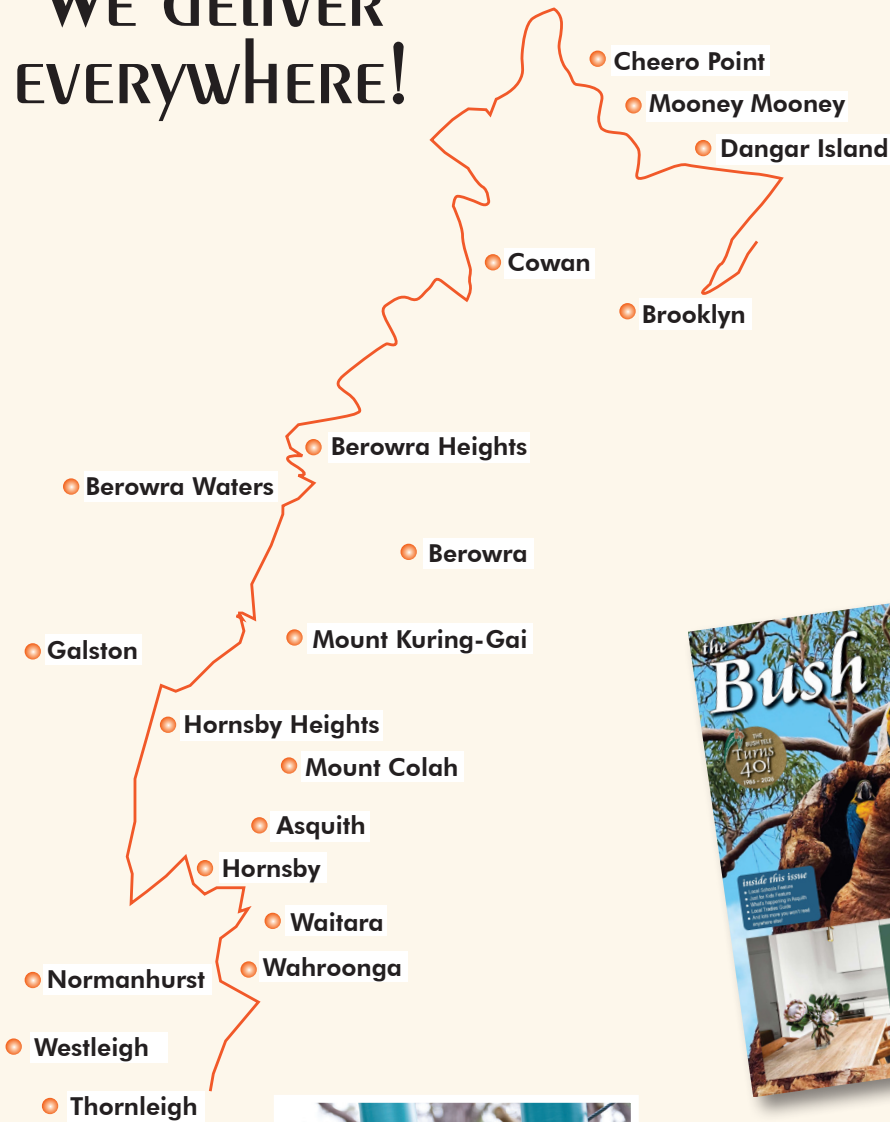

the Bush Tele

MEDIA KIT

www.thebushtele.com.au

THE LOCAL PAPER THAT
DELIVERS EVERYWHERE!

WE DELIVER EVERYWHERE!

LETTERBOX DELIVERED TO HOMES & BUSINESSES BY OUR OWN TEAM OF 95 DELIVERERS:

Waitara, Hornsby, Hornsby Heights, Asquith, Mt Colah, Mt Kuring-gai, Berowra, Berowra Heights, Cowan, Brooklyn, Mooney Mooney, Cheero Point, Dangar Island and Hawkesbury River residences.

BULK DELIVERY DROPS TO LOCAL HIGH-PROFILE LOCATIONS:

IGA shops in Turrumurra, Wahroonga and Pymble; St Ives Village Centre, Gordon Centre, Galston Village, Glenorie Village, Thornleigh Marketplace, Westleigh Shopping Village, Wahroonga Village, Pennant Hills Market Place, Westfield Hornsby and to local Hornsby/Berowra Shops, clubs & libraries.